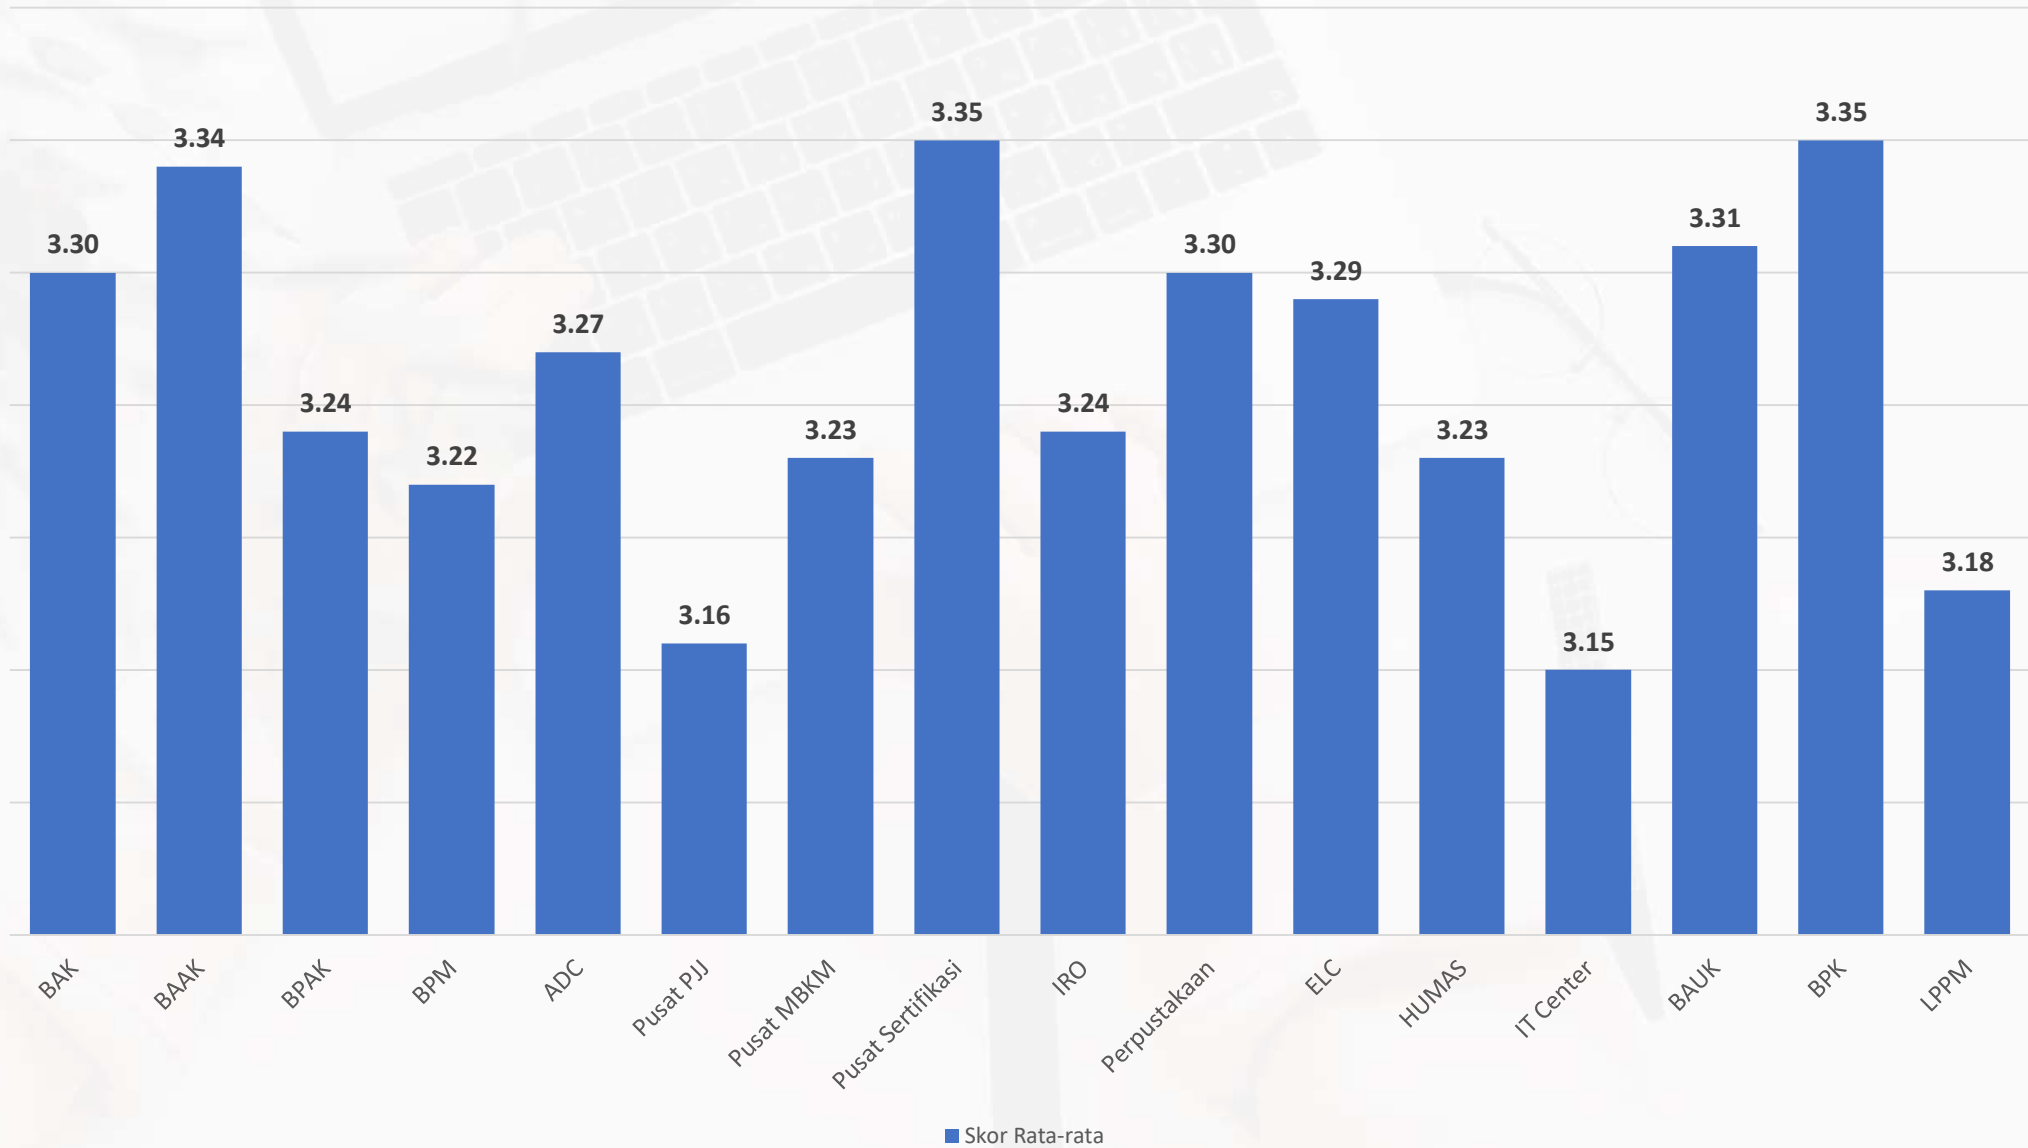

Rekap Hasil Capaian Layanan Biro Semester Ganjil TA 2023/2024