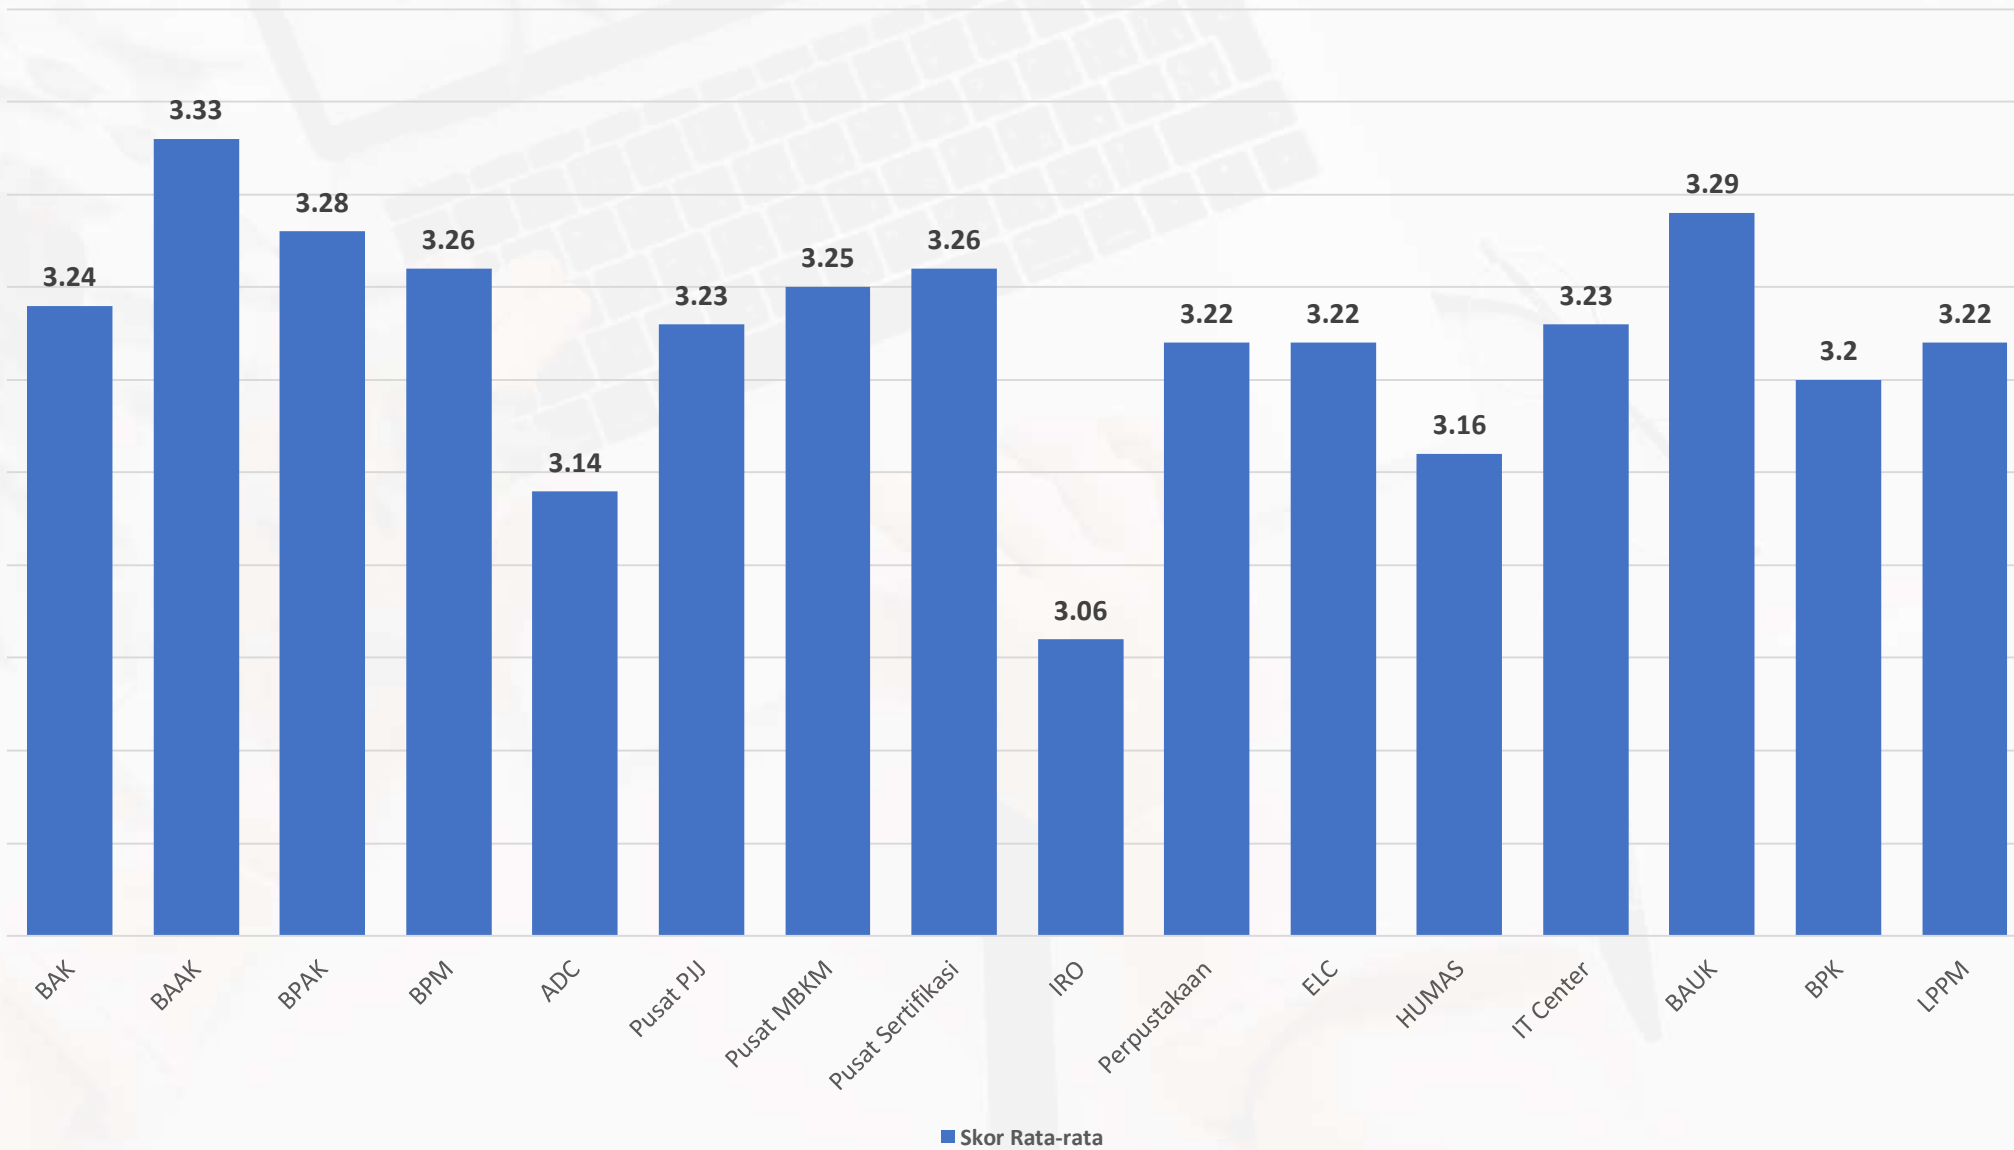

A photograph of a modern, multi-story building with a facade of large glass windows. The building is partially obscured by dense, vibrant green bushes in the foreground. The sky is bright and slightly overcast. The text is overlaid on the center of the image.

Rekap Hasil Capaian Layanan Biro Semester Genap TA 2022/2023

Rekap Hasil Capaian Layanan Biro Semester Genap TA 2022/2023

Pengklasifikasian Biro berdasarkan Grade Hasil Capaian Layanan
Semester Genap TA 2022/2023