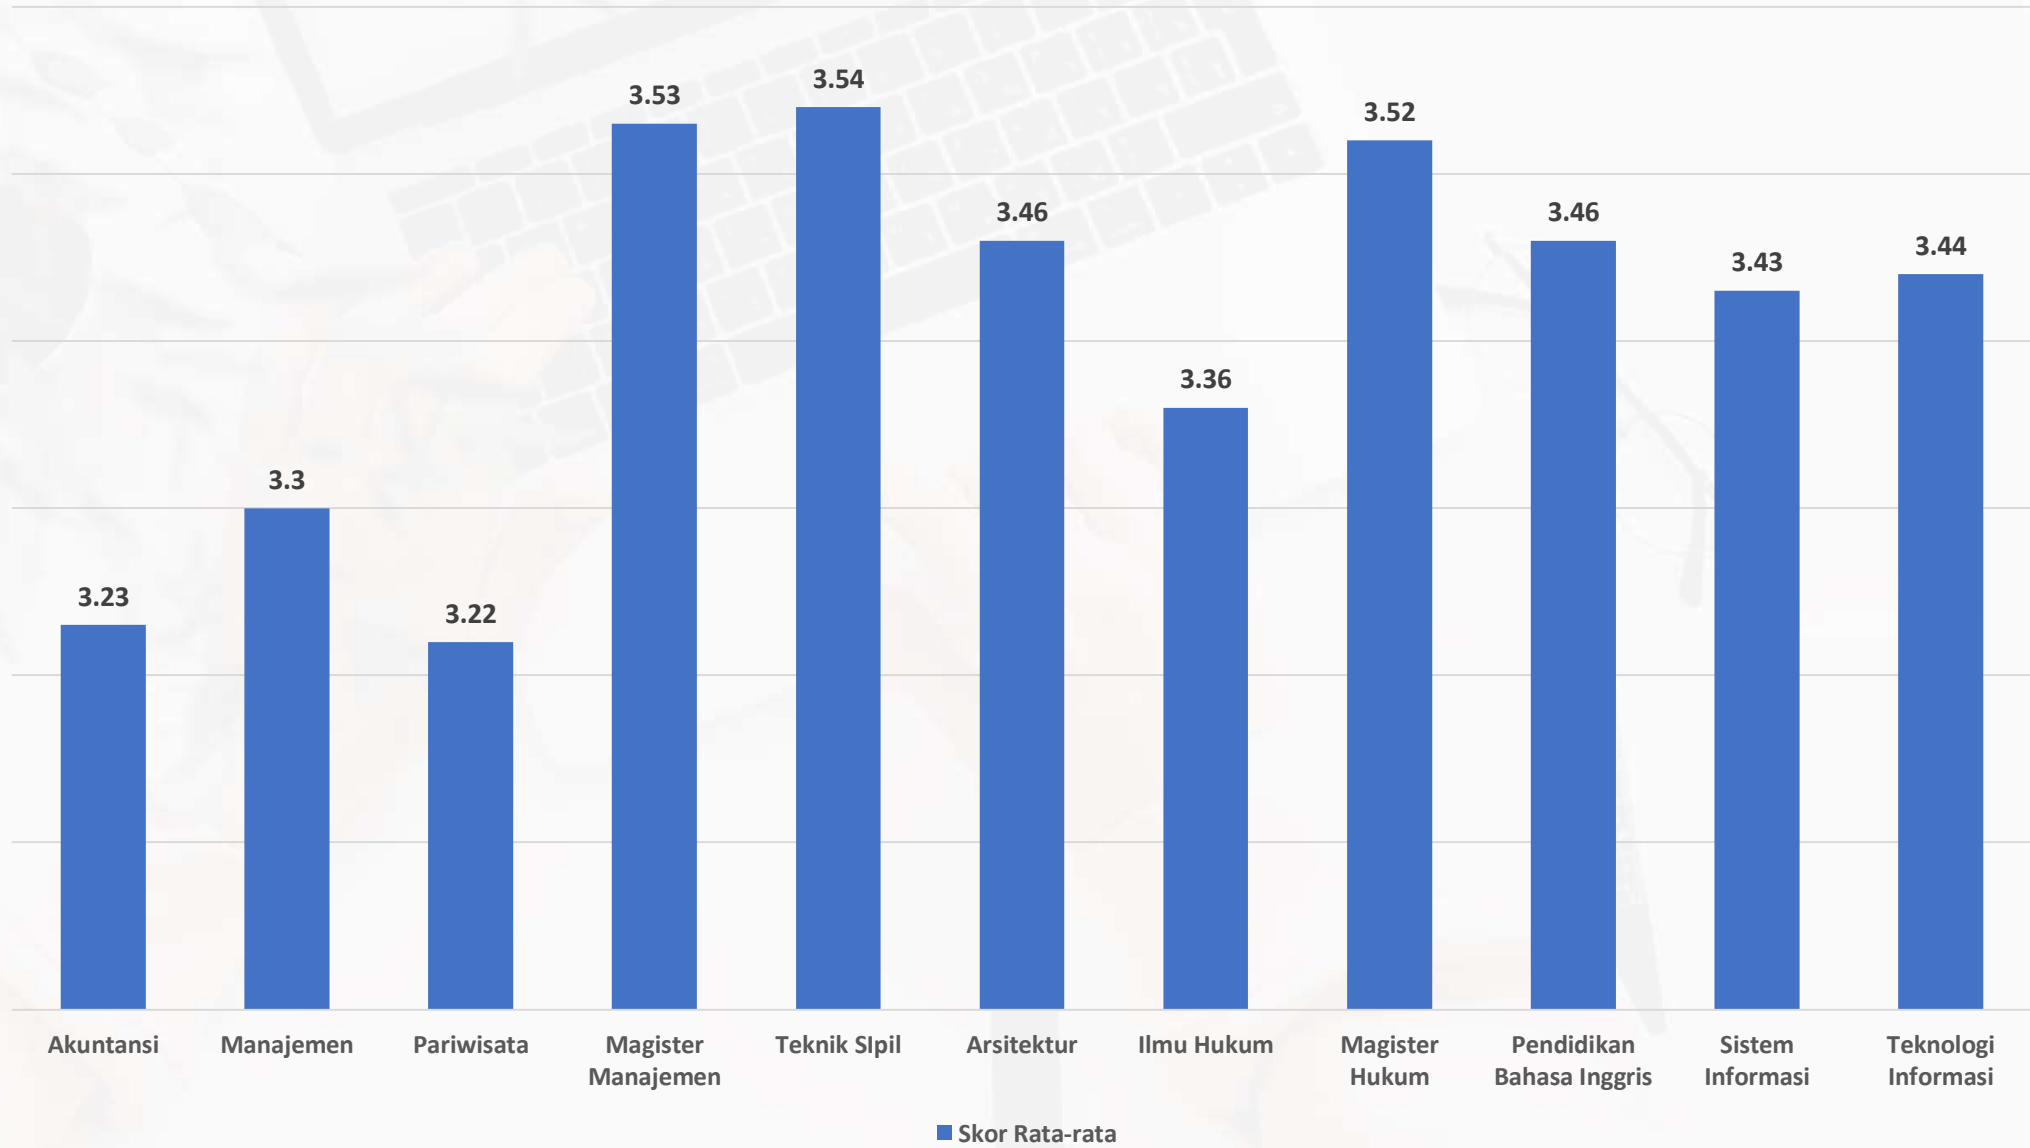

Rekap Hasil Capaian Layanan Prodi Semester Ganjil TA 2023/2024