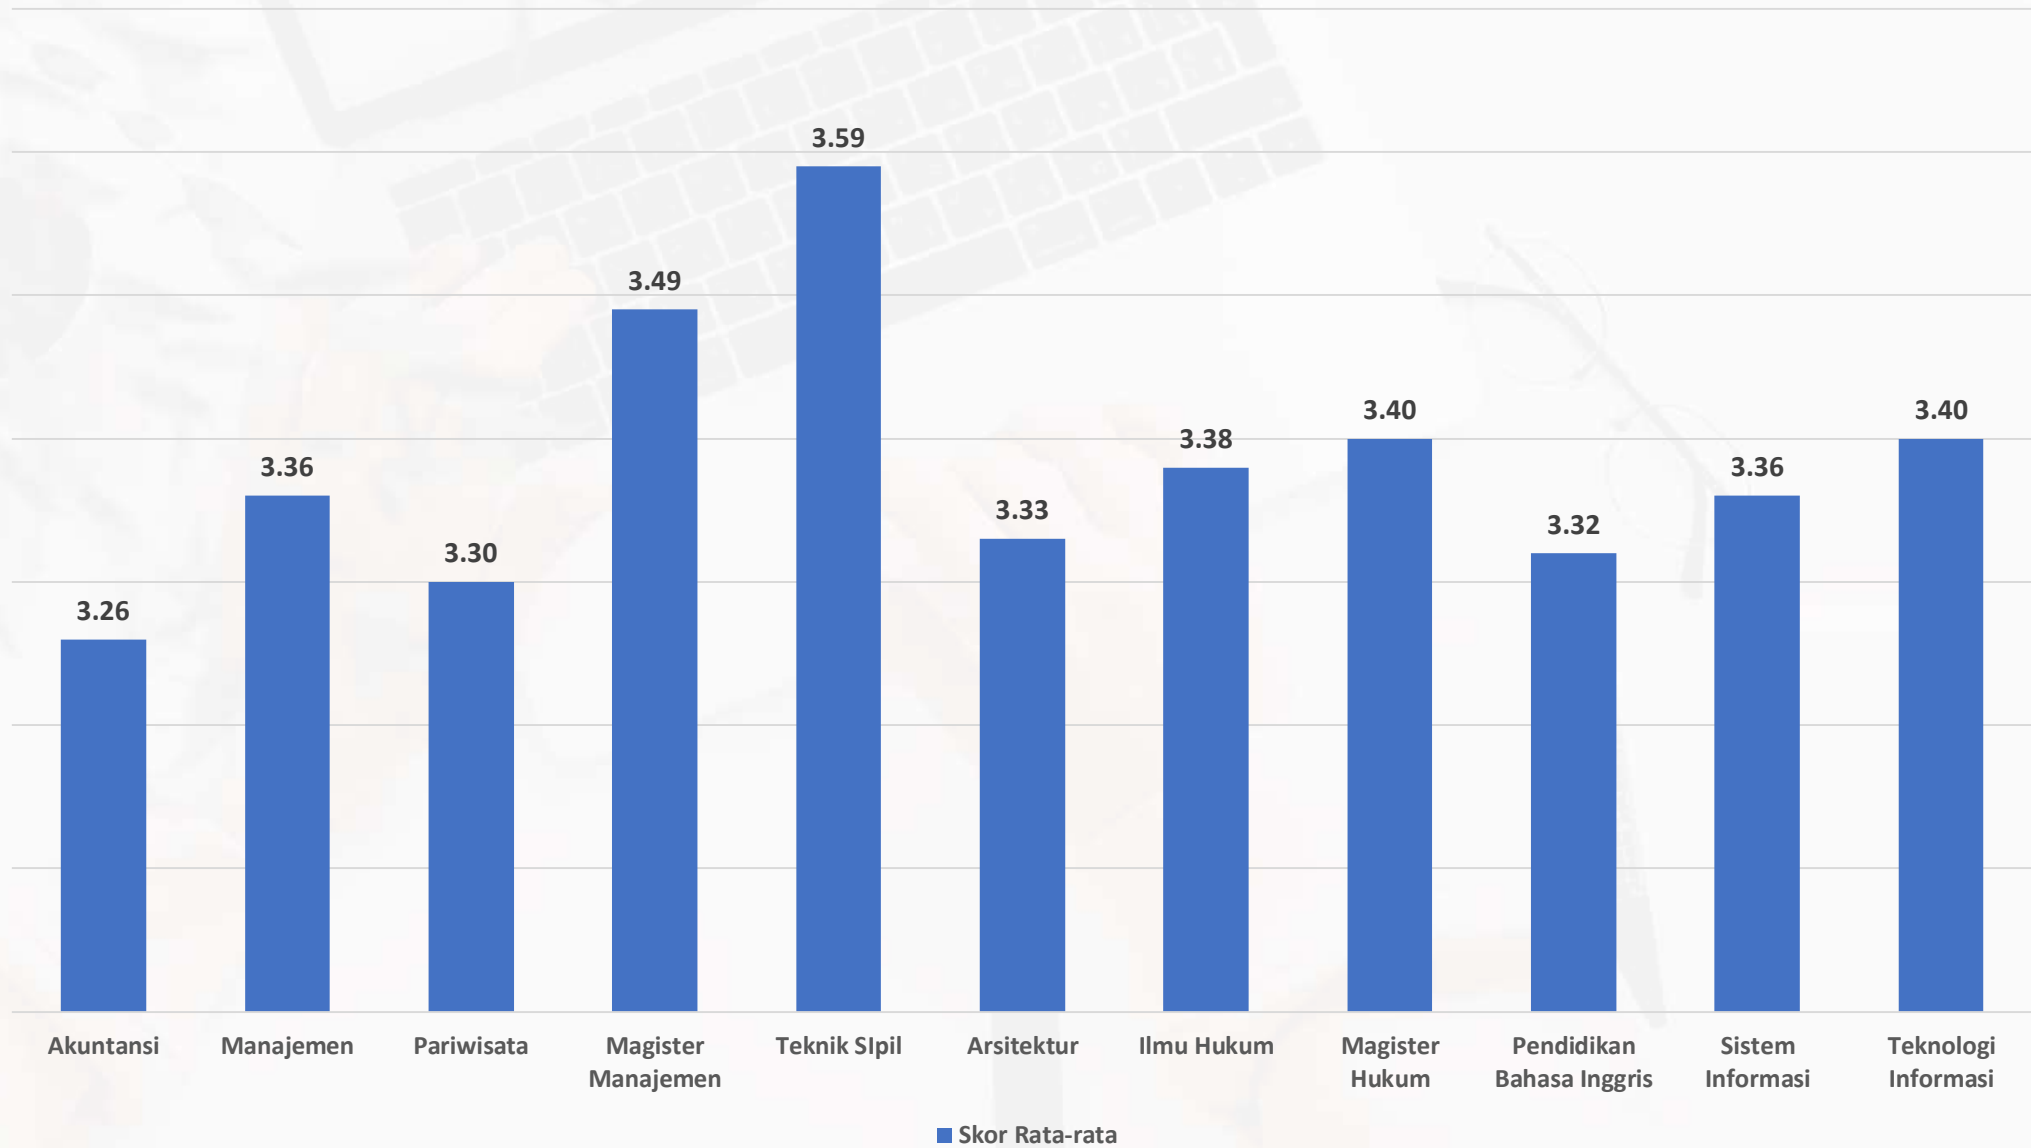

Rekap Hasil Capaian Layanan Prodi Semester Genap TA 2022/2023